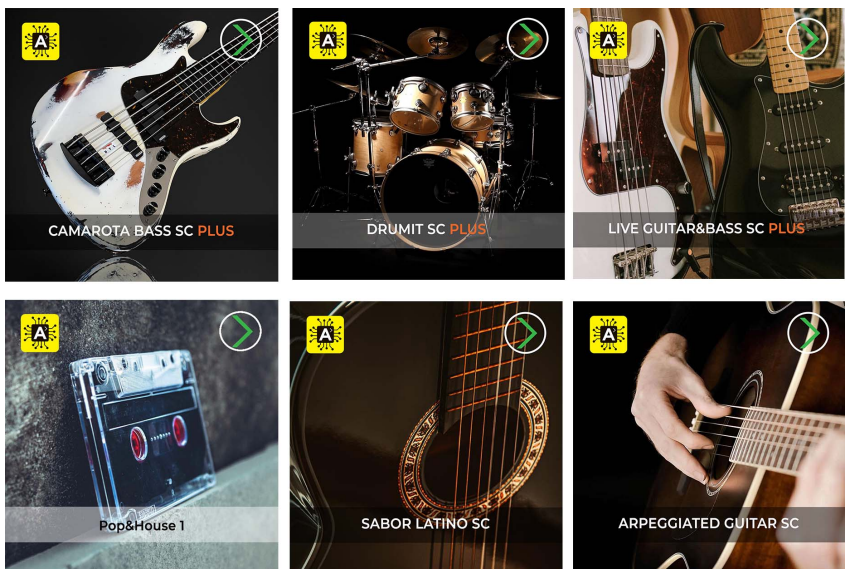

The new version contains 2 new packs compared to the previous version:

**SABOR LATIN SC**  
**ARPEGGIATED GUITAR SC**

Replace previous versions of related packs:

CAMAROTA BASS SC with **CAMAROTA BASS SC PLUS**;  
DRUMIT SC with **DRUMIT SC PLUS**;  
LIVE GUITAR&BASS with SC **LIVE GUITAR&BASS SC PLUS**;

As always allocate the packs respecting the LSB numbering:

PACKS SC	BANK LSB
<b>CAMAROTA BASS SC PLUS</b>	<b>060</b>
<b>DRUMIT SC PLUS</b>	<b>100</b>
<b>LIVEGUITAR&amp;BASS SC PLUS</b>	<b>120</b>
<b>SABOR LATINO SC</b>	<b>122</b>
<b>ARPEGGIATED GUITAR SC</b>	<b>127</b>

So from the previous installation the only pack that should not be touched is the **"POP&HOUSE1"**.

In practice, to install the **REVOLUTION ALGORITHM PLUS** you will need to use 6 PACKS:

Rest assured that any Style, Registration or Voice variation or programming made with the old version will remain unchanged.